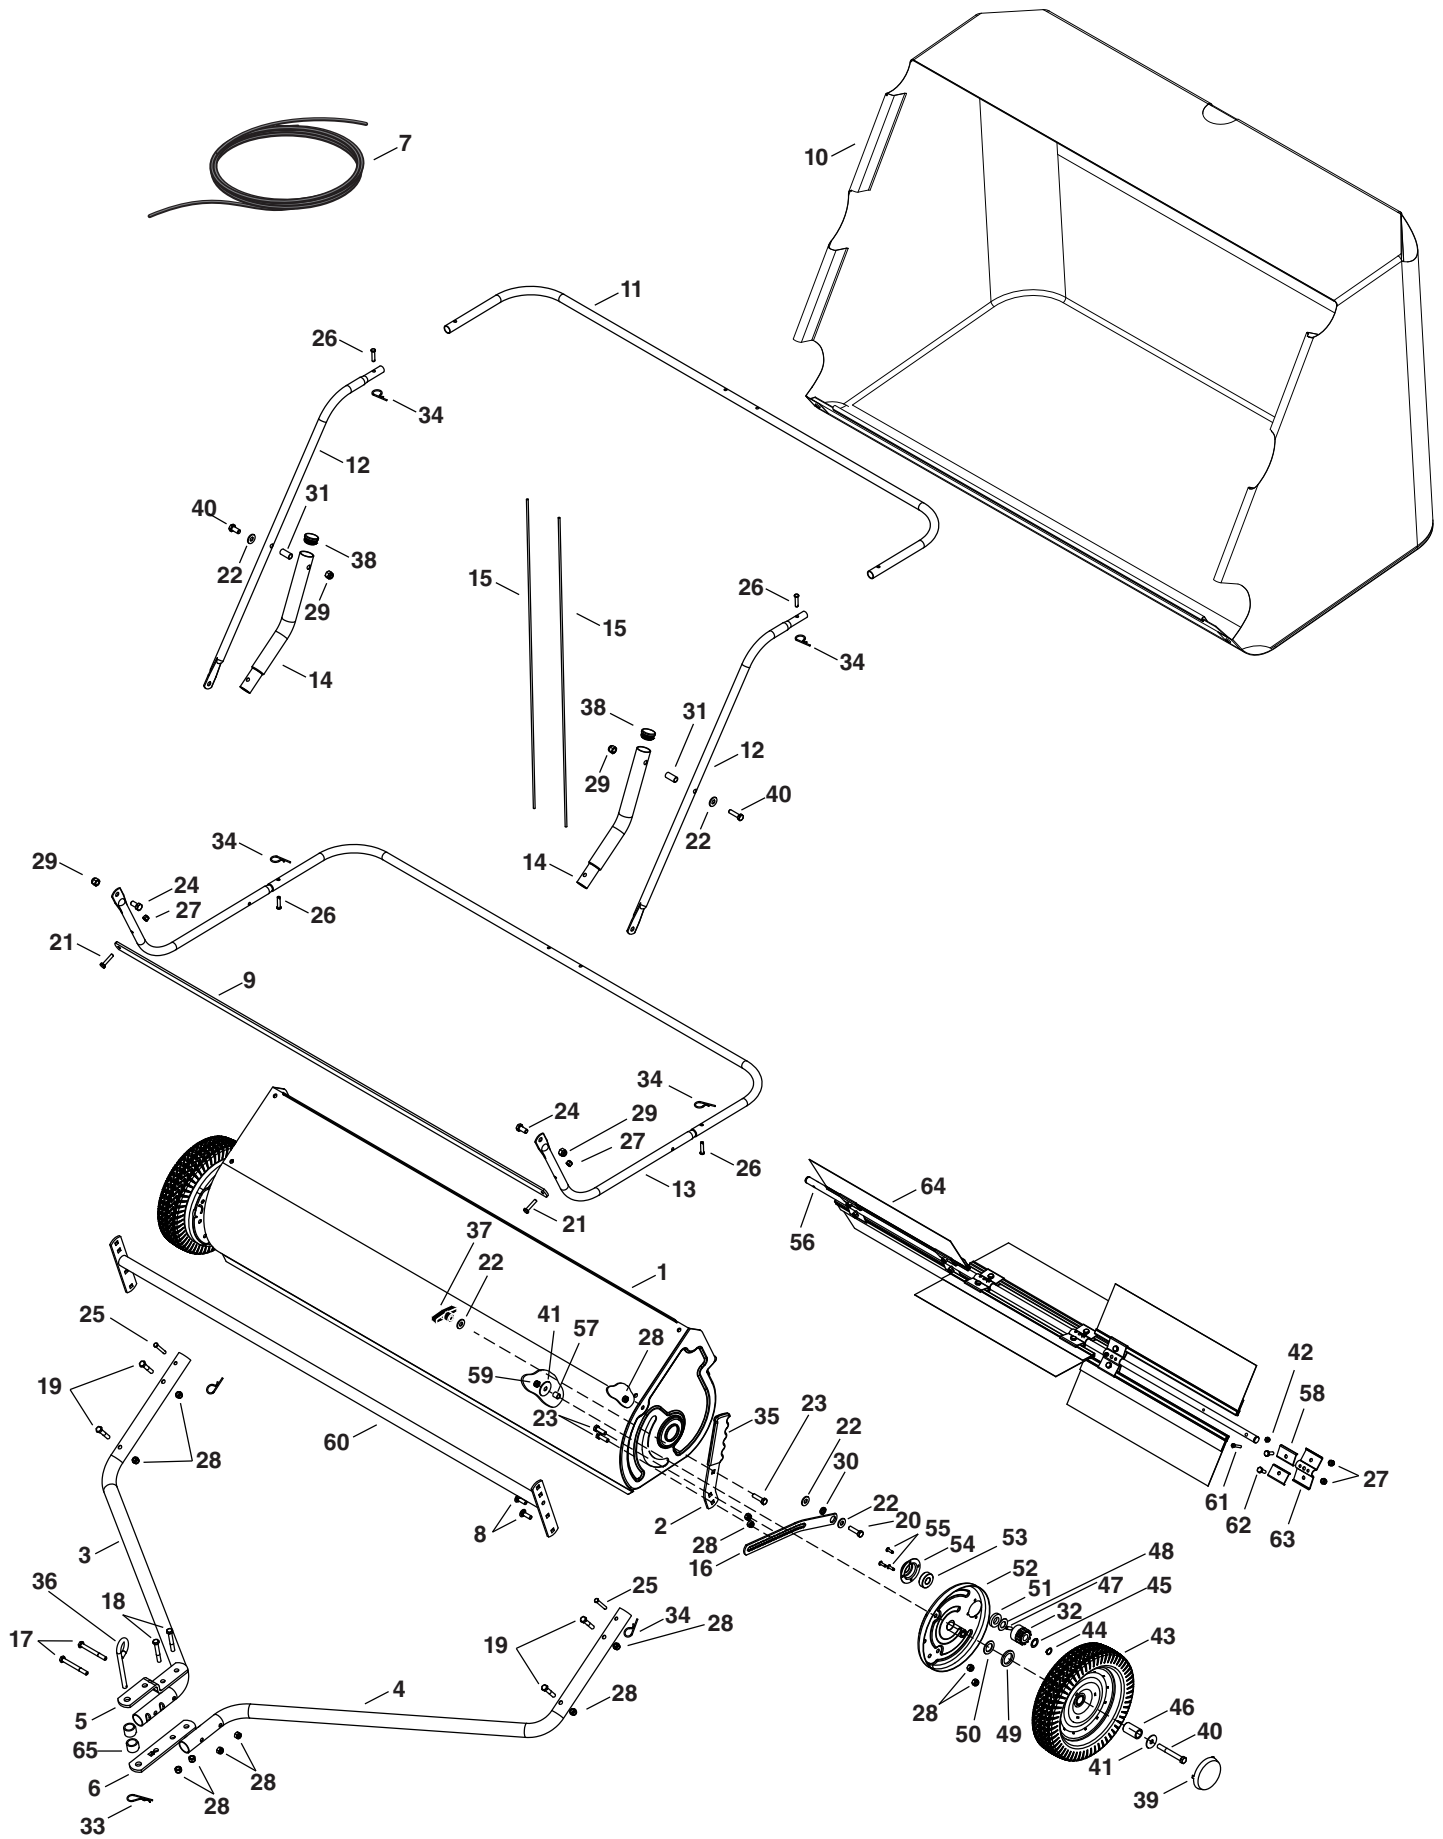

REPAIR PARTS FOR MODEL 45-05461 - 52" LAWSWEEPER

REPAIR PARTS FOR MODEL 45-05461 - 52" LAWNSEWER

REF	PART NO.	QTY	DESCRIPTION	REF	PART NO.	QTY	DESCRIPTION
1	69420BL3	1	Housing Assembly	35	43943	1	Height Adjustment Grip
2	26243BL1	1	Height Adjustment Handle	36	23353	1	Pin, Hitch
3	28184BL3	1	Hitch Tube, R.H.	37	43720	1	Knob, Wing 5/16-18"
4	28183BL3	1	Hitch Tube, L.H.	38	47674	2	Plug
5	23687BL1	1	Bracket, Hitch	39	2674-32	2	Hub Cap
6	24192BL1	1	Bracket, Hitch (Straight)	40	43574	4	Bolt, Hex 3/8-16 x 3" Lg.
7	43737	1	Hopper Rope	41	141	4	Washer, Flat 1-1/2" x .375" x .062"
8	43080	4	Bolt, Carr 5/16-18 x 3/4"	42	47171	6	Nut, Nylock 10-32
9	28193BL3	1	Strap, Bag Frame	43	40113	2	Wheel & Tire
10	45856	1	Hopper Bag	44	42094	2	Ring, Retaining .562" ID
11	45406BL3	2	Hopper Frame (Rear)	45	44006	2	Washer, Flat .849" x .598" x .025"
12	49765	2	Upper Hopper Frame (Front)	46	40109	2	Bushing, Bronze
13	48726	2	Lower Hopper Frame (Front)	47	47046	2	Dowel Pin (Drive)
14	28196BL1	2	Tube, Bag Arm	48	40001	2	Washer, Shim 1.125" x .595" x .020"
15	43938	2	Rod, Hopper Support	49	HA4143	2	Washer, 1.04" x 1.5" x .145"
16	28610	1	Height Adjustment Strap	50	1540-31	2	Washer, Flat .78" x 1.25" x .062"
17	46782	2	Bolt, Hex 5/16-18 x 3" Lg.	51	23520	2	Spacer, .660" x .250" x .250" L
18	43224	2	Bolt, Hex 5/16-18 x 2-1/4" Lg.	52	68691BL3	2	Ass'y, Dust Cover
19	43084	4	Bolt, Hex 5/16-18 x 1-3/4" Lg.	53	44232	2	Ball Bearing
20	43840	1	Bolt, Hex 5/16-18 x 1-1/4" Lg.	54	1629-56	2	Retainer, Dust Cover
21	1509-90	2	Bolt, Hex 1/4-20 x 1-1/4"	55	C-9M5732	6	Rivet, Pop
22	43081	5	Washer, .375" x .875" x .083"	56	28197	1	Brush Shaft
23	44326	3	Bolt, Carriage 5/16-18 x 1"	57	48866	2	Spacer, .38 "x .50" x .53"
24	43407	2	Bolt, Hex 3/8-16 x 3/4"	58	23581	12	Retainer, Brush (Single)
25	46867	2	Pin, Clevis 1/4" x 1-3/4" Lg.	59	42210	2	Nut, Nylock Jam 3/8-16
26	48365	4	Clevis Pin, 1/4" x 1-1/8"	60	69421BL3	1	Ass'y, Ht Adjust
27	47189	12	Nut, Nylock 1/4-20 Thread	61	49954	6	Bolt, Hex 10-32 x 1" Lg.
28	47810	15	Nut, Nylock 5/16-18 Thread	62	43012	12	Bolt, Hex 1/4-20 x 3/4" Lg.
29	HA21362	4	Nut, Hex 3/8-16"	63	23580	6	Retainer, Brush (Double)
30	23400	1	Spacer, .410" x .620" x .15"	64	45252	6	Brush, 52"
31	23658	2	Spacer, .46" x .56" x .62" (5/8")	65	48130	1	Spacer, .795 x 1 x .65"
32	2692-7	1	Gear, Pinion L.H.	66	2692-6	1	Gear, Pinion R.H. (not shown)
33	43343	1	Hairpin Cotter, 1/8"		45919	1	Owners Manual
34	43055	6	Hairpin Cotter, 3/32"				